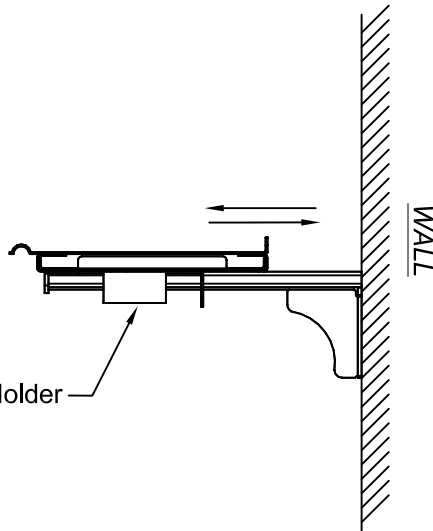

Mounted to wall

*REAR ISO VIEW*

Mouse Holder

*SIDE VIEW*

Retractable KB Tray  
17.5"W x 8"D  
with sliding Mouse Tray

*FRONT ISO VIEW*

NOTES :

MATERIAL :

DRAWN BY : PR

DATE: 08/13/10

DESCRIPTION :

Wall Mount Metal Keyboard

A P P R O V E D

USED ON :

TOLERANCES UNLESS OTHERWISE SPECIFIED

FRACTIONAL ±1/64

2 PLC. DEC. ±.01

3PLC. DEC. ±.001

ANGULAR ±.5°

FINISH √32

ENG :

MFG :

QA :

PATH :