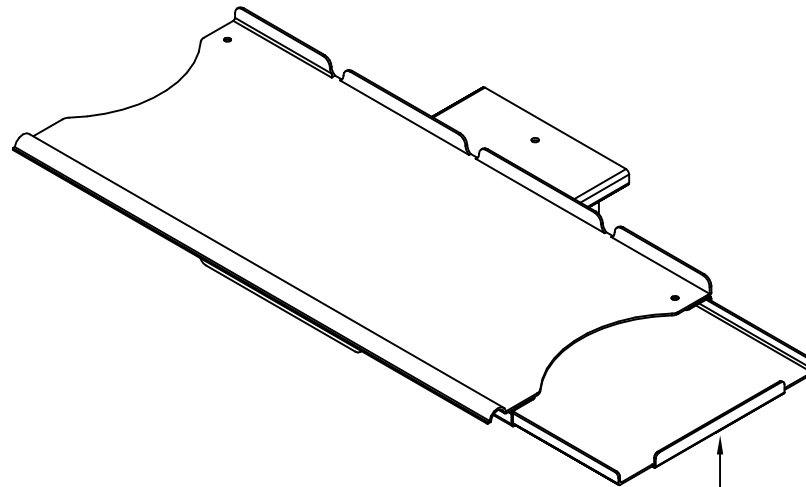

Mounted to wall

*REAR ISO VIEW*

Mouse Holder

*SIDE VIEW*

Retractable KB Tray  
17.5"W x 8"D  
with sliding Mouse Tray

*FRONT ISO VIEW*

NOTES :

MATERIAL :

DRAWN BY : PR

DATE: 08/13/10

DESCRIPTION :

Wall Mount Metal Keyboard

A P P R O V E D

USED ON :

TOLERANCES UNLESS OTHERWISE SPECIFIED

FRACTIONAL ±1/64